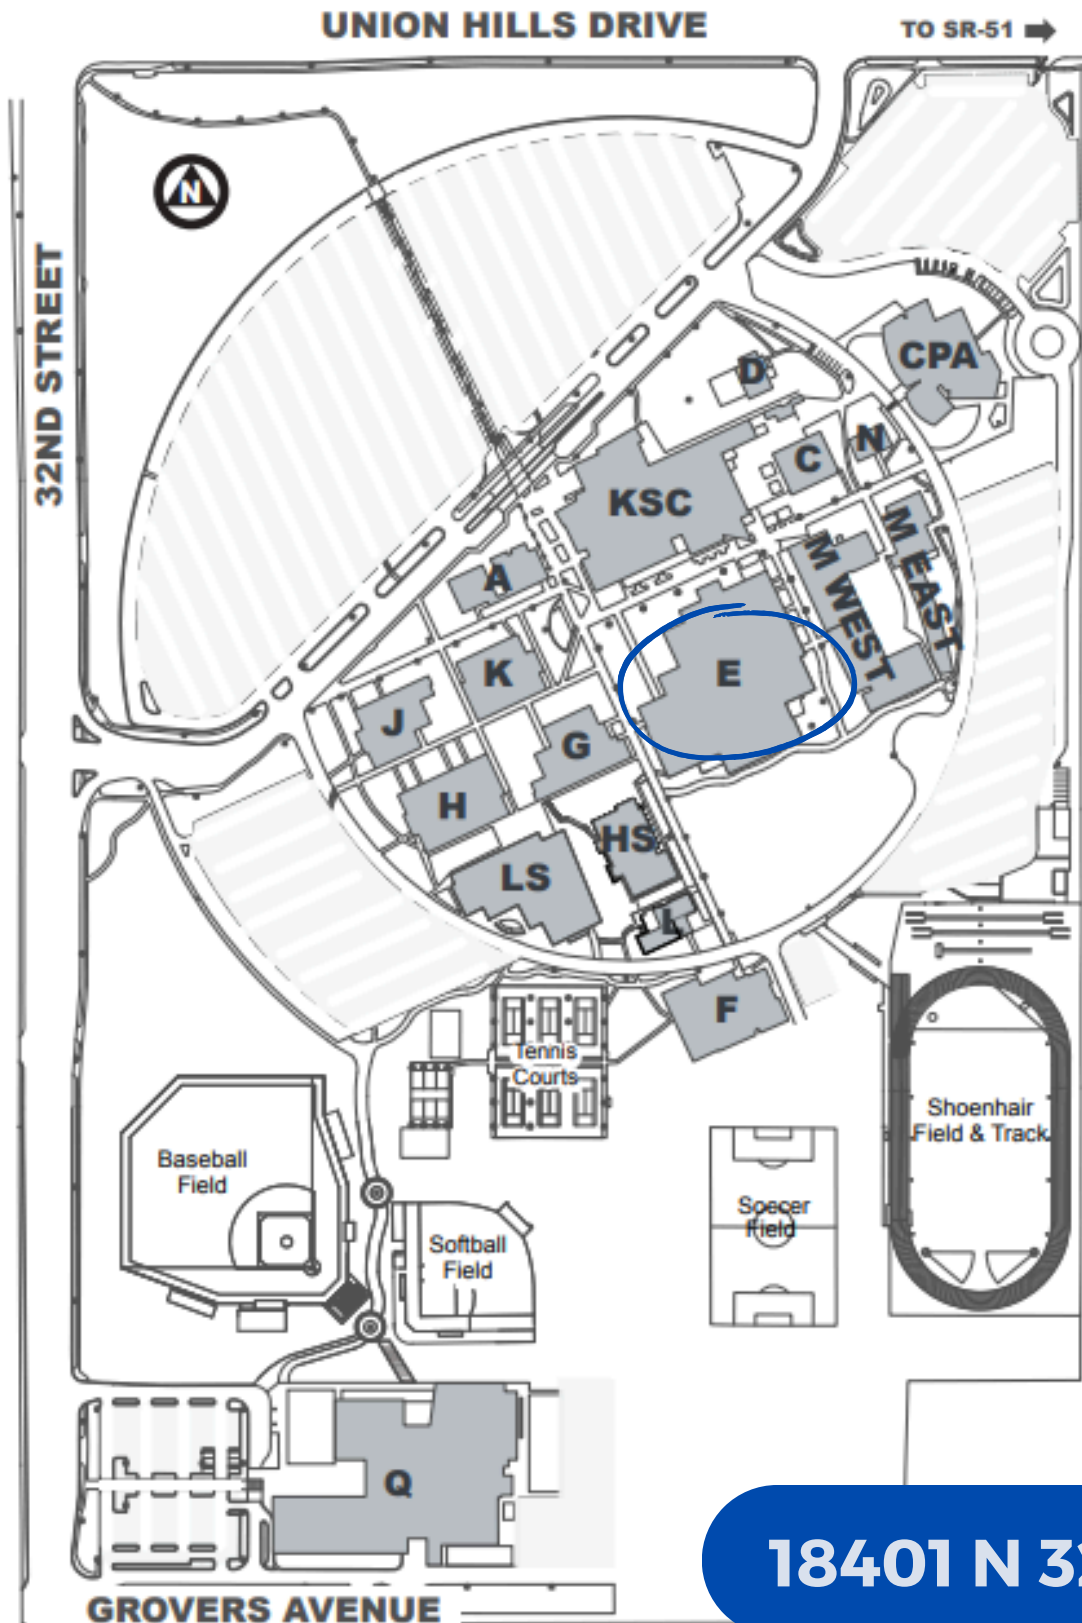

WE ARE IN YOUR COMMUNITY

18401 N 32ND ST